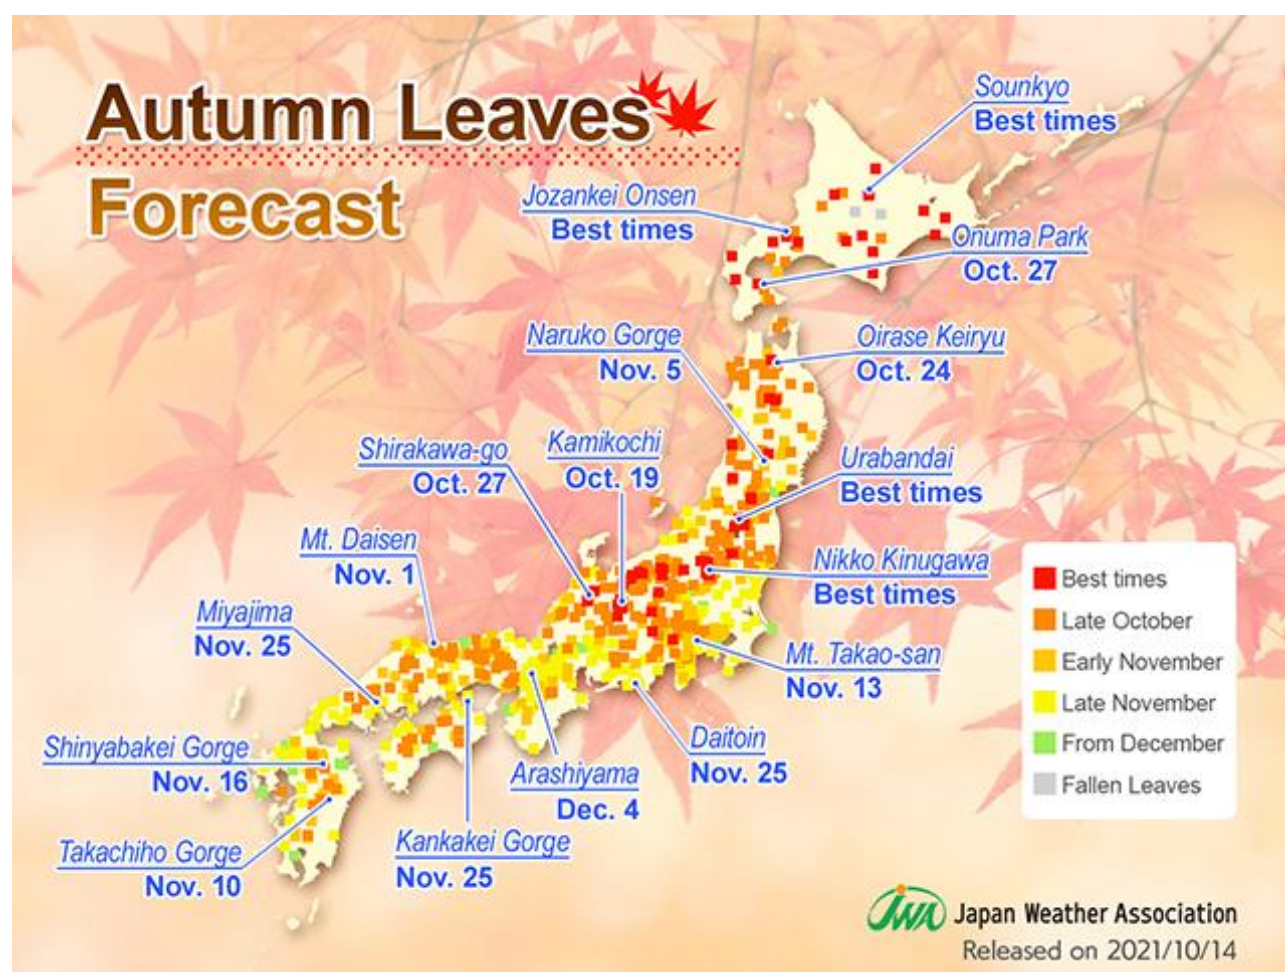

Autumn Leaves Forecast 2021 Mostly Same as Usual Years for Best Time to See

Japan Weather Association (JWA) released the Autumn Leaves Forecast 2021. This year, we plan to release our Autumn Leaves Forecast in Japanese on September 30th, October 14th, and November 4th.

In tenki.jp, our weather forecast website, we provide fall foliage information in 775 spots all over Japan.

【The best time to see autumn leaves in main spots】

Region	Forecast in each region	
	Early Season (Main Spots)	Late Season (Main Spots)
Hokkaido	Best Time (Jozankei, Akan, Eniwa Vally)	Late October (Noboribetsu Onsen Zigokudani)
Tohoku	Best Time (Mt. Kurikoma and Towada-Hachimantai in Iwate)	Early December (Nakakamado in Fukushima)

Hokuriku	Best Time (Tateyama Ropeway in Toyama)	Late November (Kenroku-en Garden in Ishikawa / Mantokuji in Fukui)
Kanto Koshin	Best Time (Norikura Kogen in Nagano / Nasu Kogen in Tochigi)	Early December (Rikugien Garden in Tokyo / Shorinzan Darumaji in Gunma)
Tokai	Best Time (Shinhotaka Onsen in Gifu / Gozaisho in Mie)	Late November (Sumatakyo in Shizuoka / Ise Jingu in Mie)
Kinki	Late October (Biwako Valley in Shiga/ Mt. Rokko in Hyogo)	Early December (Momijidani Garden in Wakayama / Chogakuji in Nara)
Chugoku Shikoku	Late October (Mt. Tsurugi in Tokushima)	Late November (Momijidani Park in Hiroshima)
Kyushu	Late October (Kysuikei in Oita / Gokanoshō in Kumamoto)	Early December (Takasakiyama Natural Zoological Garden in Oita)

【The best time forecast in nationwide】

The best time to see fall foliage is affected by temperatures from September to November. When temperature is low, leaves turn red early and when temperature is high, leaves turn red late.