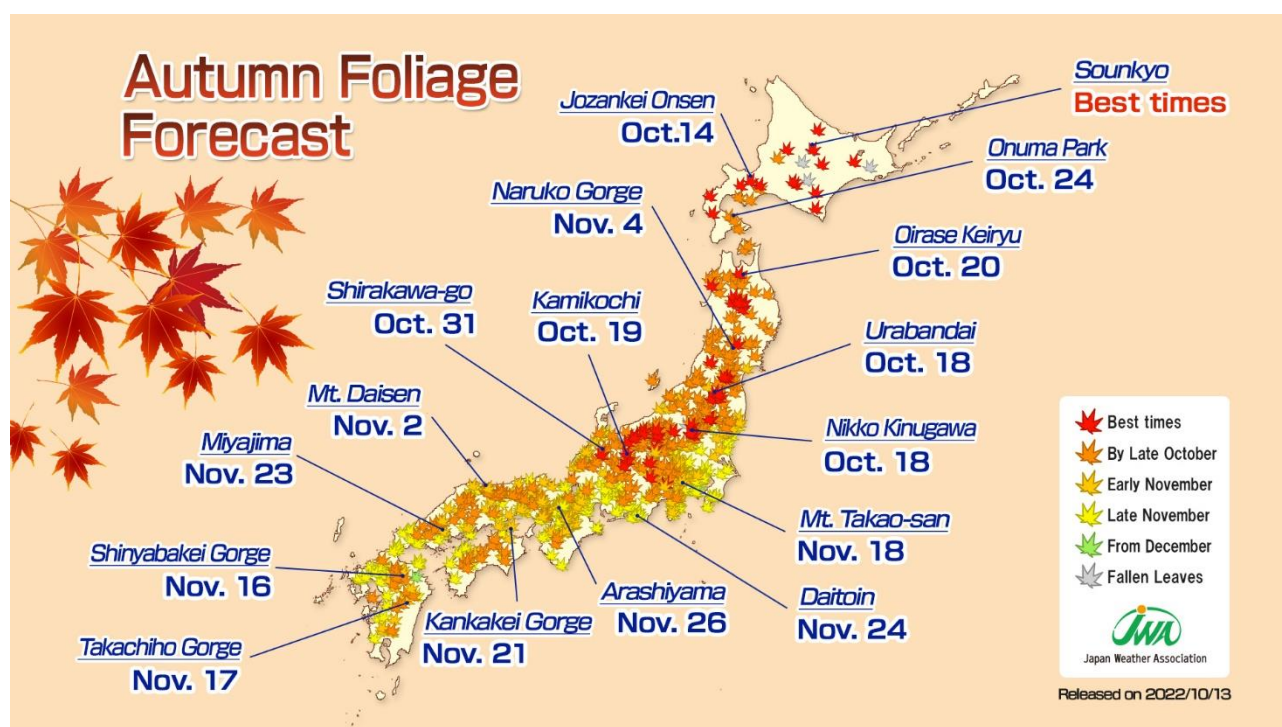

October Autumn Foliage Forecast 2022 Mostly Same as Usual Years for Best Time to See Autumn Leaves

Japan Weather Association (JWA) released the October Autumn Foliage Forecast 2022. In tenki.jp, our weather forecast website, we provide fall foliage information in 762 spots all over Japan.

【The Best Time to See Autumn Foliage in Main Spots】

Region	Forecast for the Best Time	
	Early in Season (Main Spots)	Late in Season (Main Spots)
Hokkaido	Best Time (Sounkyo)	Late October (Lake Shikotsu Onsen)
Tohoku	Best Time (Mt. Kurikoma in Iwate)	Early November (Takigawakeikoku in Fukushima)
Hokuriku	Best Time (Tateyama Ropeway in Toyama)	Late November (Futakami Park in Toyama / Mantoku-ji Temple in Fukui)
Kanto Koshin	Best Time (Yunomaru Kogen in Nagano)	Late November (Rikugien Garden in Tokyo / in Kanagawa)
Tokai	Late October (Tsukechikyo in Gifu)	Late November (Sumatakyo in Shizuoka / Ise Jingu in Mie)

Kinki	Late October (Fukuchikeikoku in Hyogo)	Late November (Arashiyama in Kyoto / Hikone Castle in Shiga)
Chugoku / Shikoku	Late October (Sandankyo in Hiroshima / Kotohiragu in Kagawa)	Late November (Miyajima in Hiroshima / Okayama Korakuen Garden in Okayama)
Kyushu	Late October (Kiyusukei in Oita)	Early December (Takasakyama Natural Zoological Garden in Oita)

【The Best Time Forecast in Nationwide】

The best time to see fall foliage is affected by temperatures from September to November. When temperature is low, leaves turn red early and when temperature is high, leaves turn red late.